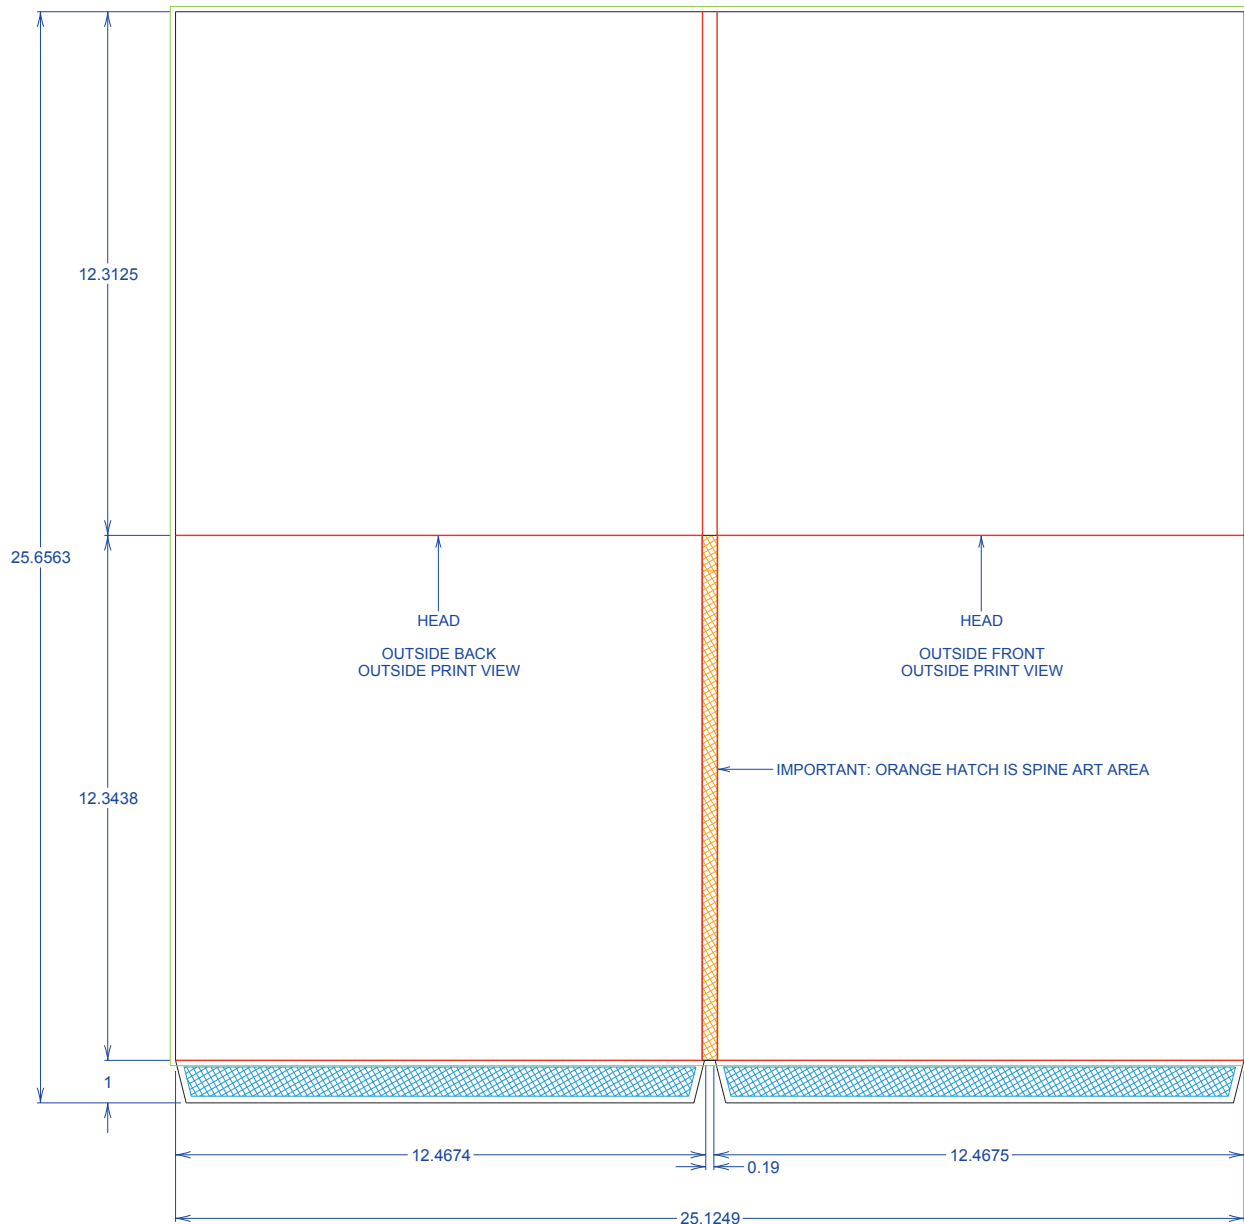

PROJECT: V1054.ARD
TITLE: Double LP Jacket - 4 Panel
FLAT SIZE: 25.1249 x 25.6563
FINISH SIZE: L 12.3438 x W 12.4675 x D 0.1900
STOCK: I-SBS-20
RULE LENGTH: 202
PROJECT NOTES:
REFERENCE:

SHEET SIZE:
NUMBER UP:

CUT LINES: 	.125" BLEED/ IMAGE AREA: 
CREASE LINES: 	KNOCKOUTS: 
GLUE OUTSIDE: 	MEDIA/TRAYS: 
GLUE INSIDE: 	CELLO/ POLY WINDOW: 

DATE:01/10/2020

• OUTSIDE PRINT VIEW •

NOT TO SCALE - USE TEMPLATES FOR PRODUCTION PURPOSES